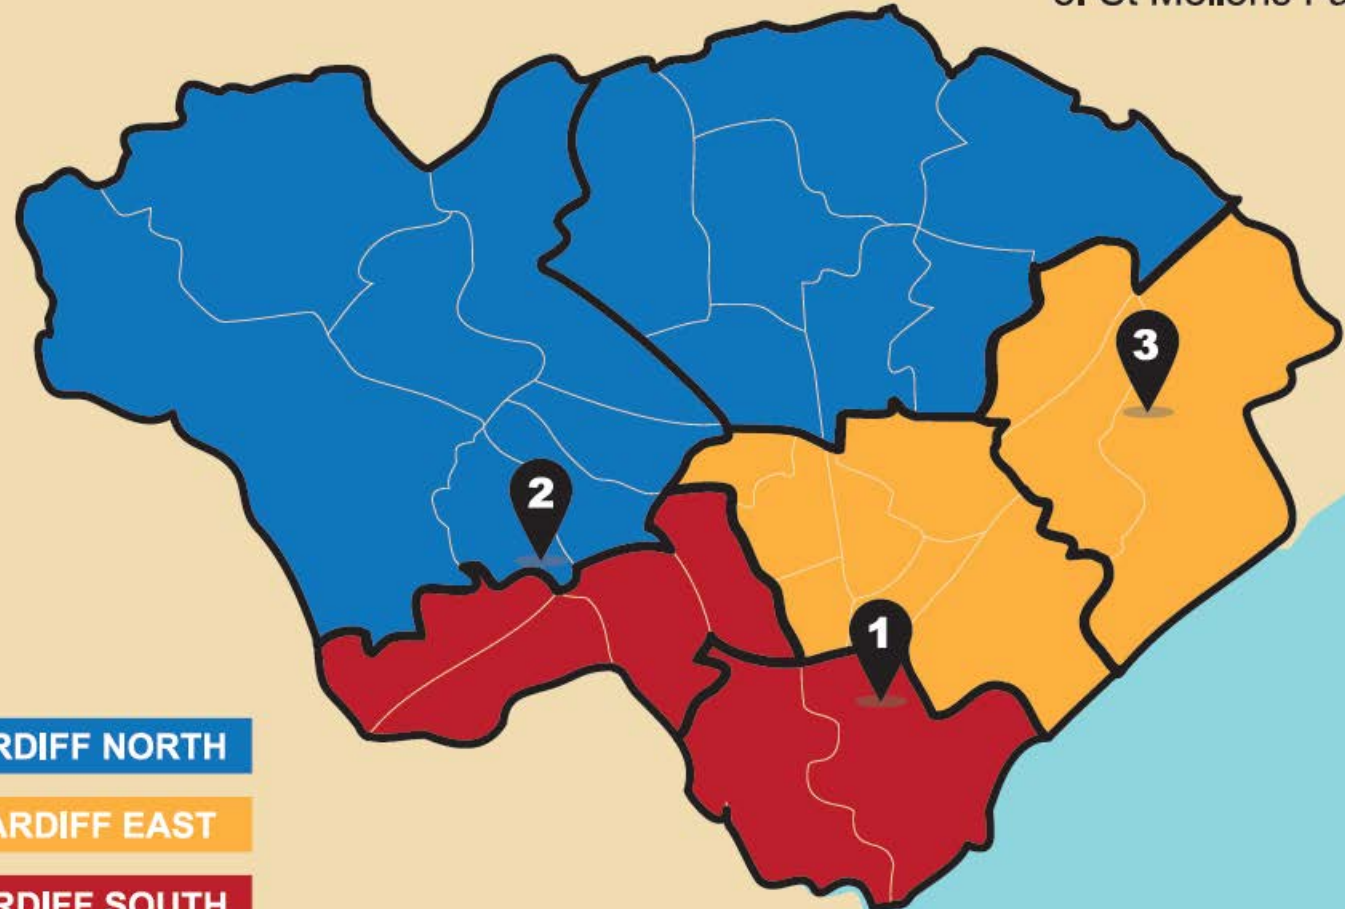

Lisa Kenniford
Angela Hart
Catherine Neil

South Locality

Temp OM : Shirley Saunders

Team Managers

Gail Smith
Julie Gregory
Laura Harper

Children Services Locality Map

1. County Hall
2. Hafan Gobaith
3. St Mellons Families

CARDIFF NORTH

CARDIFF EAST

CARDIFF SOUTH